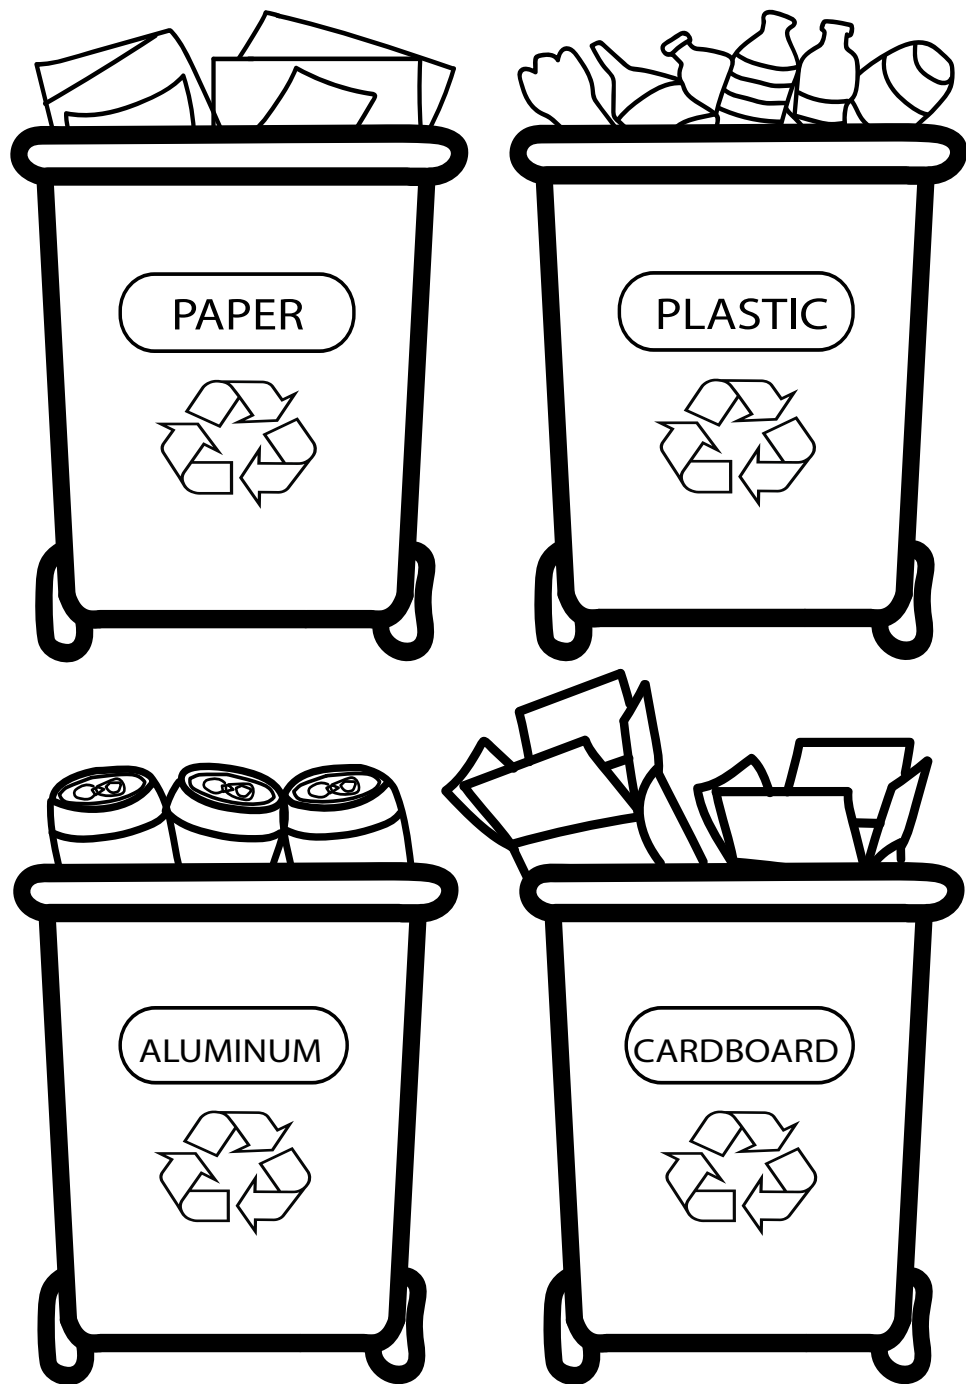

Jake loves to see where his recycling goes. He has learned that it is sorted and seperated.